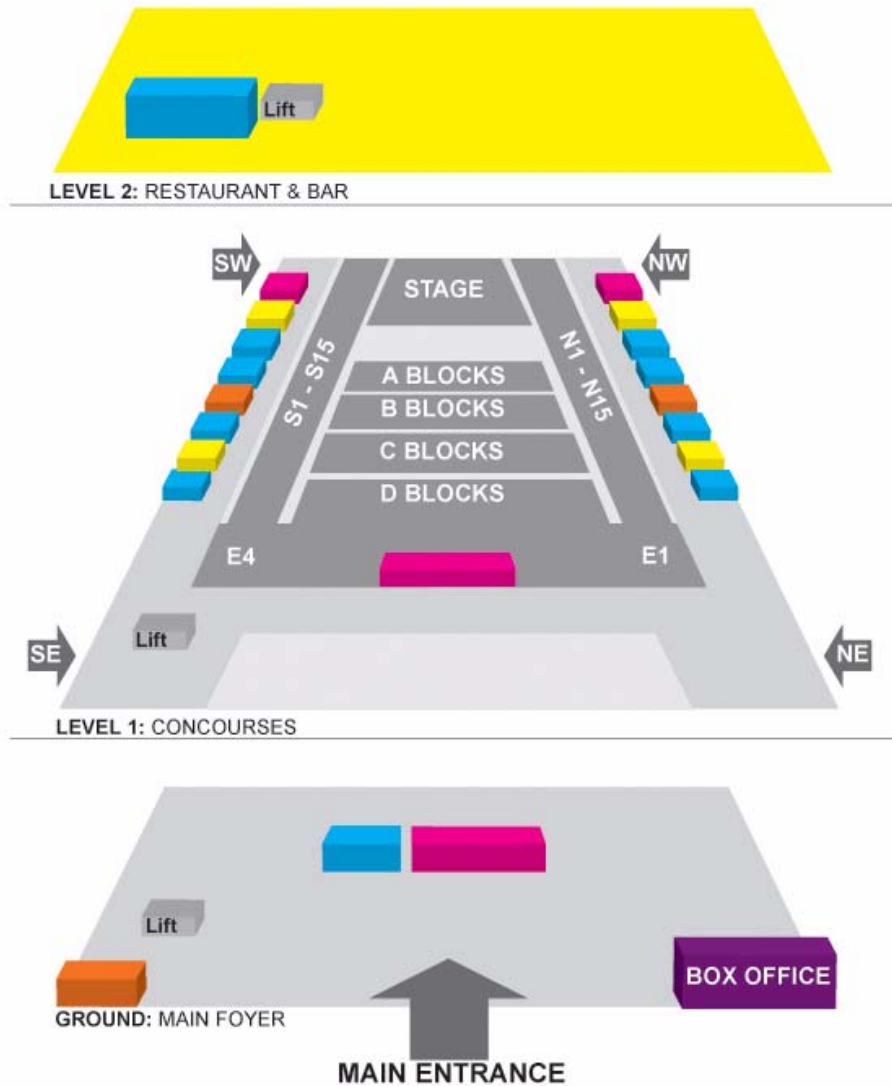

Seating plans:

Fully seated

Standard standing

Extended standing

Venue map:

EAT

There's good food to be had throughout the Arena. You can get a full meal at the new restaurant on Level Two, and fast food on the concourses

DRINK

There are bars at all levels, including upstairs in the restaurant and a coffee bar in the main foyer.

BUY

Official merchandise is available throughout the building, and you can buy tickets for Wembley Arena shows in the foyer Box Office.

ASK

The Customer Services desks on the concourse and in the foyer are here to offer advice and assistance.

Site map: