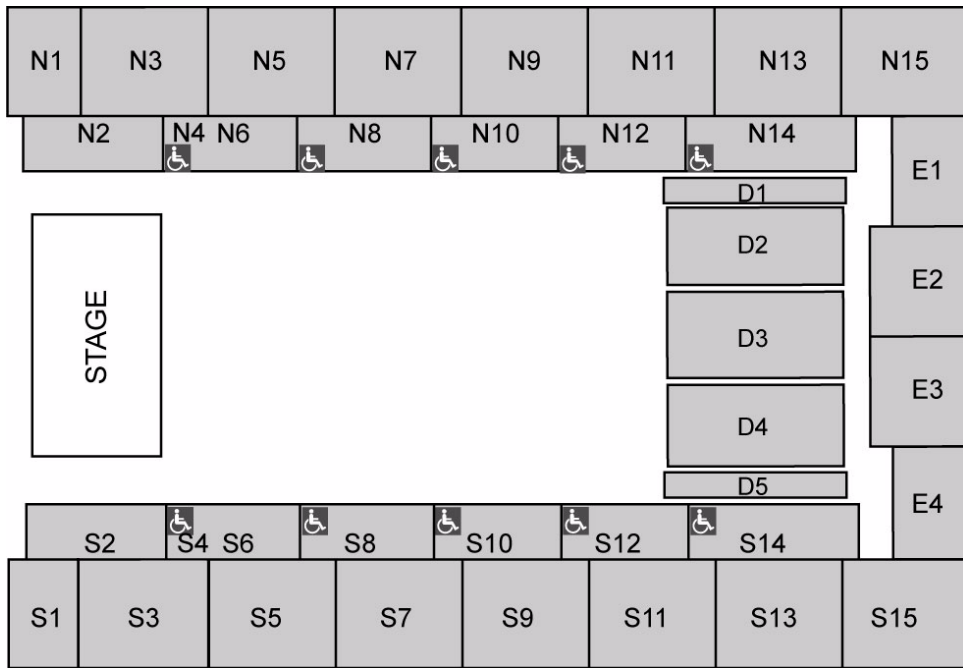

Seating plans:

Fully seated

Standard standing

Extended standing

Venue map:

EAT

There's good food to be had throughout the Arena. You can get a full meal at the new restaurant on Level Two, and fast food on the concourses