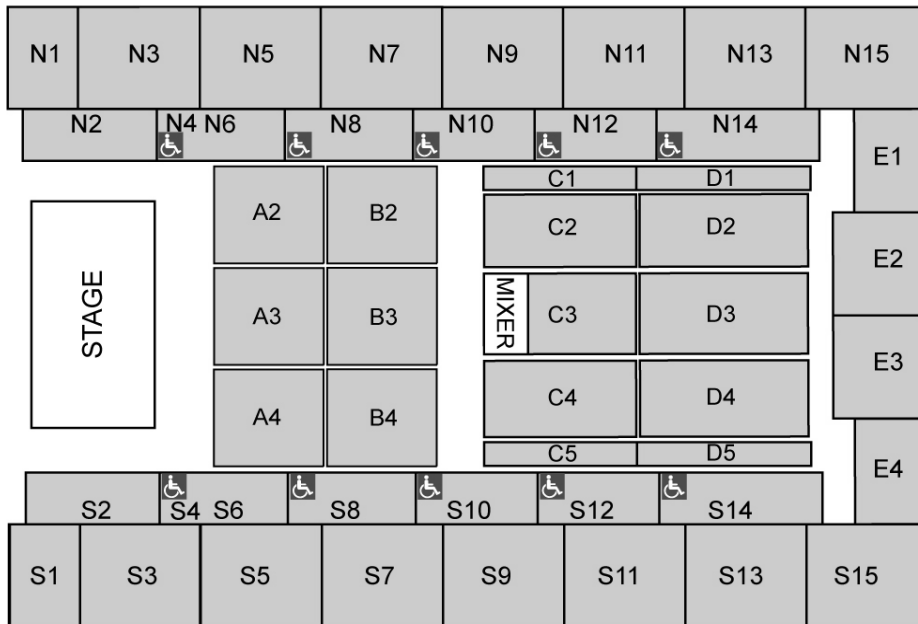

Seating plans:

Fully seated

Standard standing

Extended standing

Venue map:

EAT

There's good food to be had throughout the Arena. You can get a full meal at the new restaurant on Level Two, and fast food on the concourses

DRINK

There are bars at all levels, including upstairs in the restaurant and a coffee bar in the main foyer.

BUY

Official merchandise is available throughout the building, and you can buy tickets for Wembley Arena shows in the foyer Box Office.